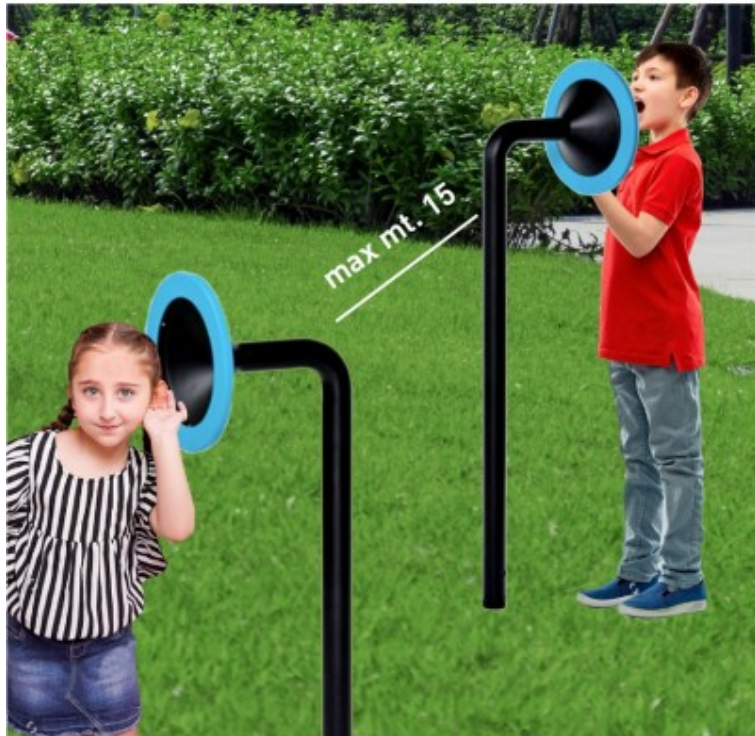

Echo II resonance tube

Product features:

Product description:

The **KBT 560 ECHO II MARGHERITA resonance tube** is made of metal with 200° powder coating.

Dimensions cm. 140x35 / 110x35.

Maximum distance 15 m.