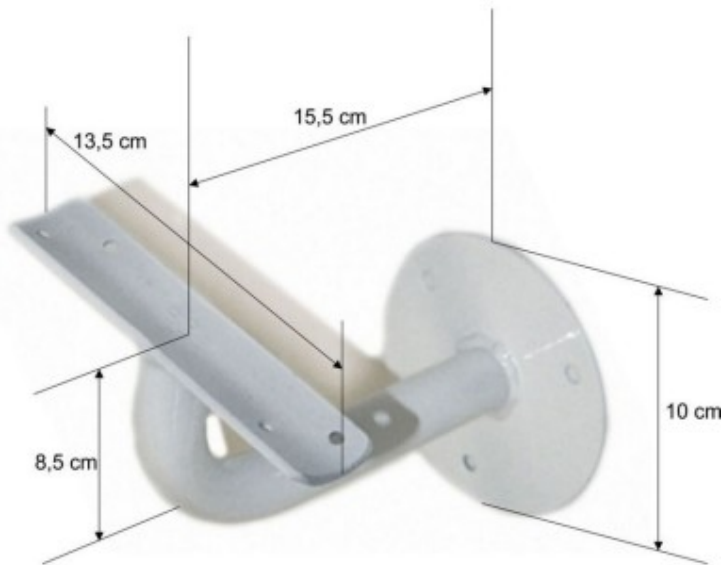

Fixed wall support for ballet barre

Product features:

Material: Powder-Coated

Finish: Powder-coated

Product description:

Fixed wall support for ballet barre, made of powder-coated steel

The support is installed on the wall, in order to **support the ballet barre and allow the exercises to be carried out.**

Made of **powder-coated steel** (colour according to availability, unless specified by the customer), it guarantees **high resistance.**